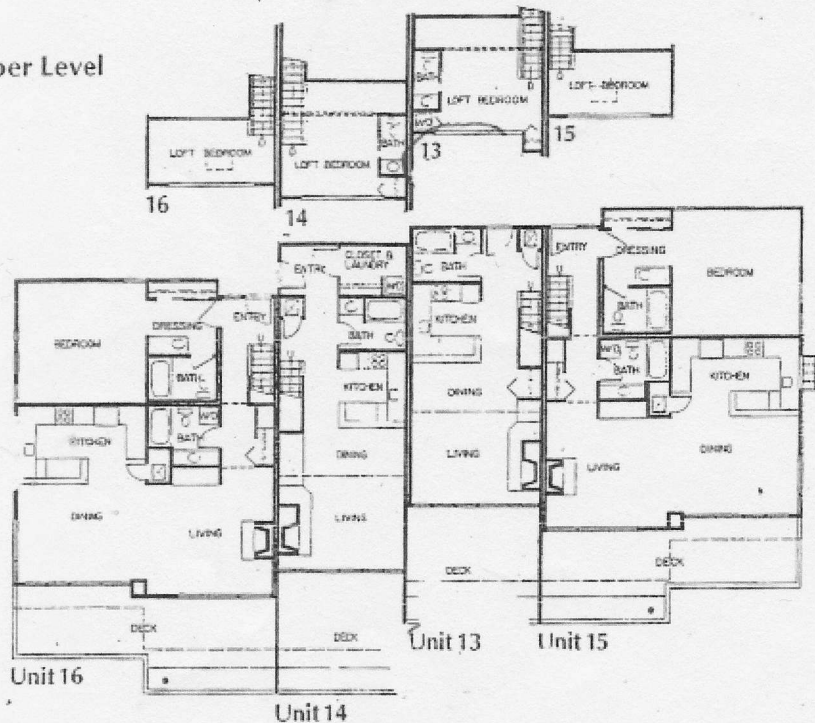

Amenities

Fully furnished
Color TV
Private patio or balcony

Full kitchen with microwave,
dishwasher, disposal, refrigerator
with icemaker

Washer and dryer
Linens, dishes and
cooking utensils.

Upper Level

Units 15 and 16
Accommodate 6
2 bedrooms, wall bed
2 baths
1,252 sq. ft.

Units 13 and 14
Accommodate 5
Loft bedroom, hide-a-
bed and daybed
1½ baths
720 sq. ft. (#13)
784 sq. ft. (#14)