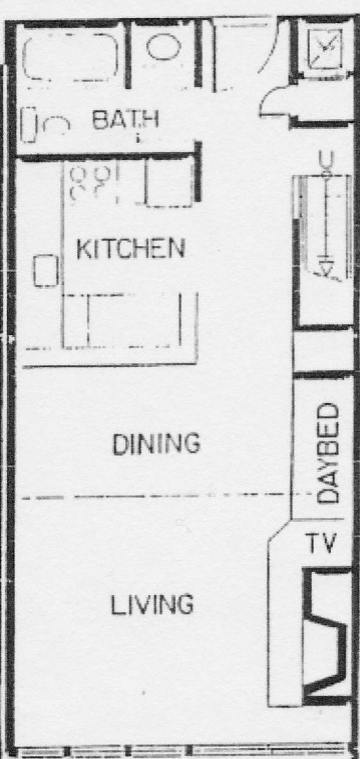

UNIT 13

DECK

UNIT 13
720 SQUARE FEET